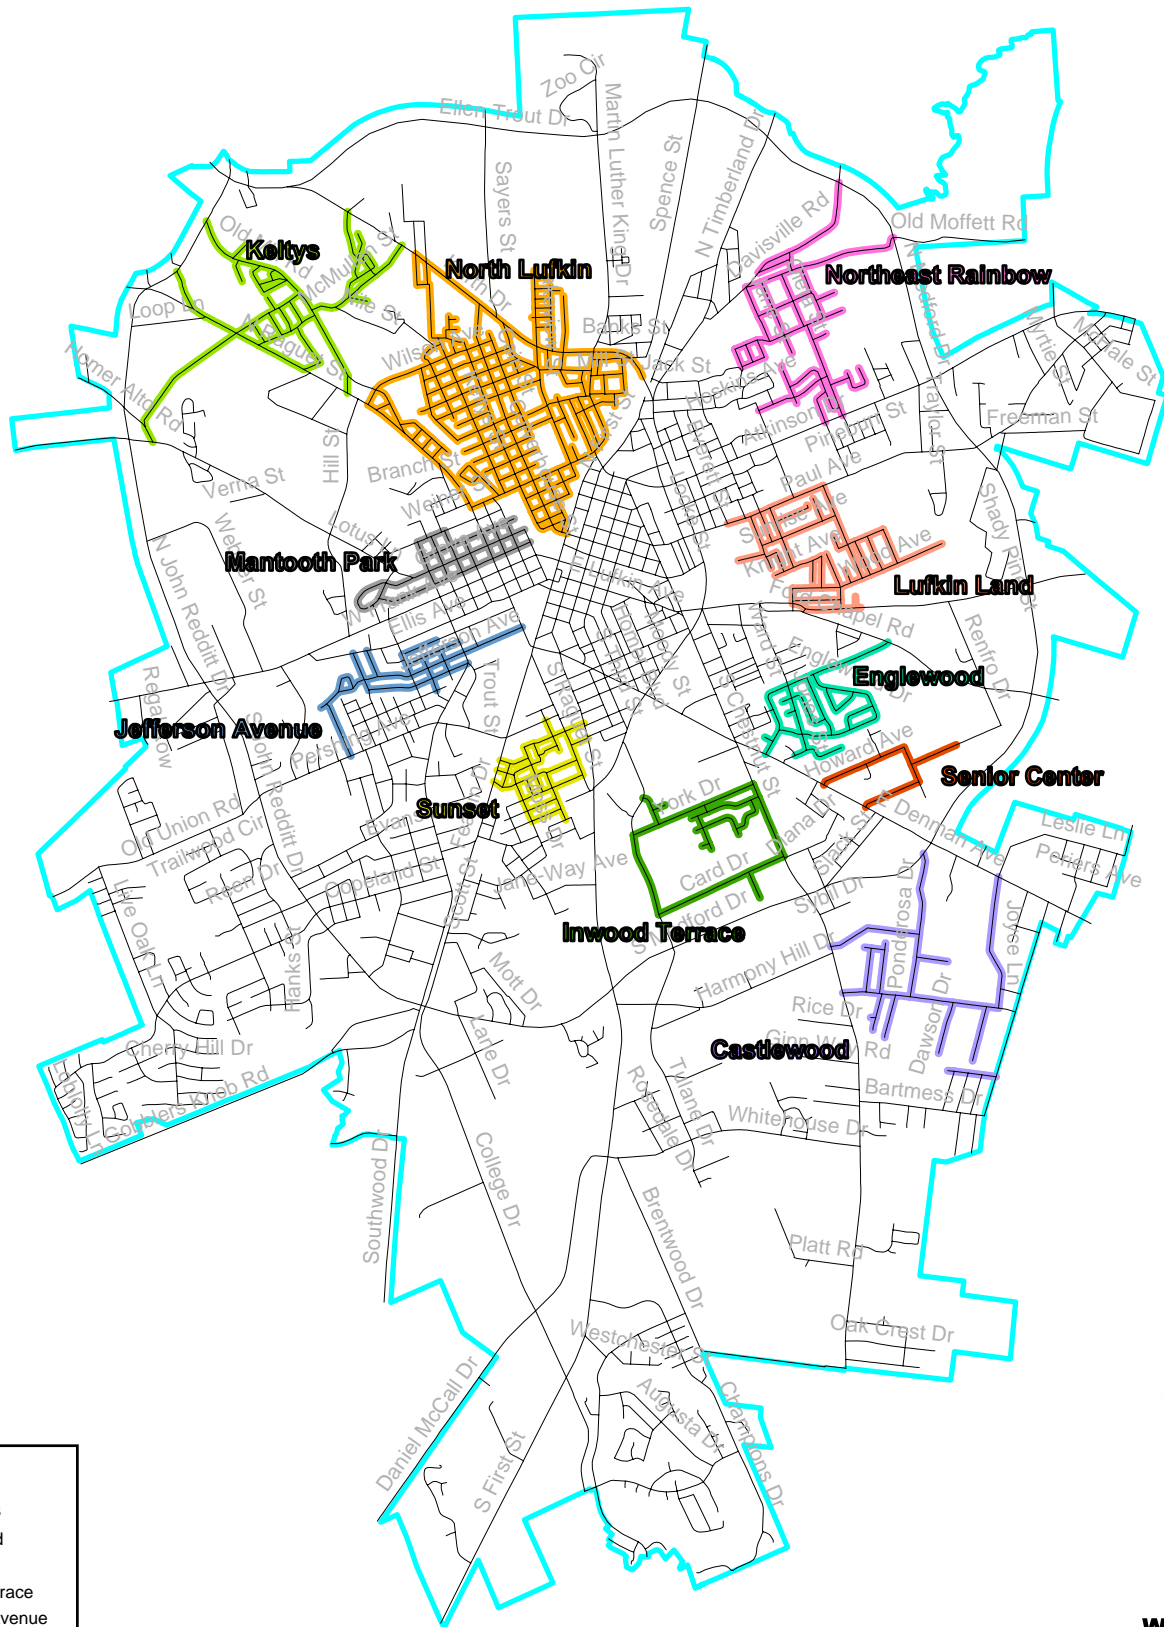

# City of Lufkin Neighborhood Associations

**Legend**

- Centerlines
- Castlewood
- Englewood
- Inwood Terrace
- Jefferson Avenue
- Lufkin Land
- Kelty's
- Mantooth Park
- North Lufkin
- Northeast Rainbow
- Senior Center
- Sunset
- City Limits

1 inch equals 5,000 feet

City of Lufkin  
Geographic Data  
Stateplane Coordinate System  
NAD83-Texas Central Zone